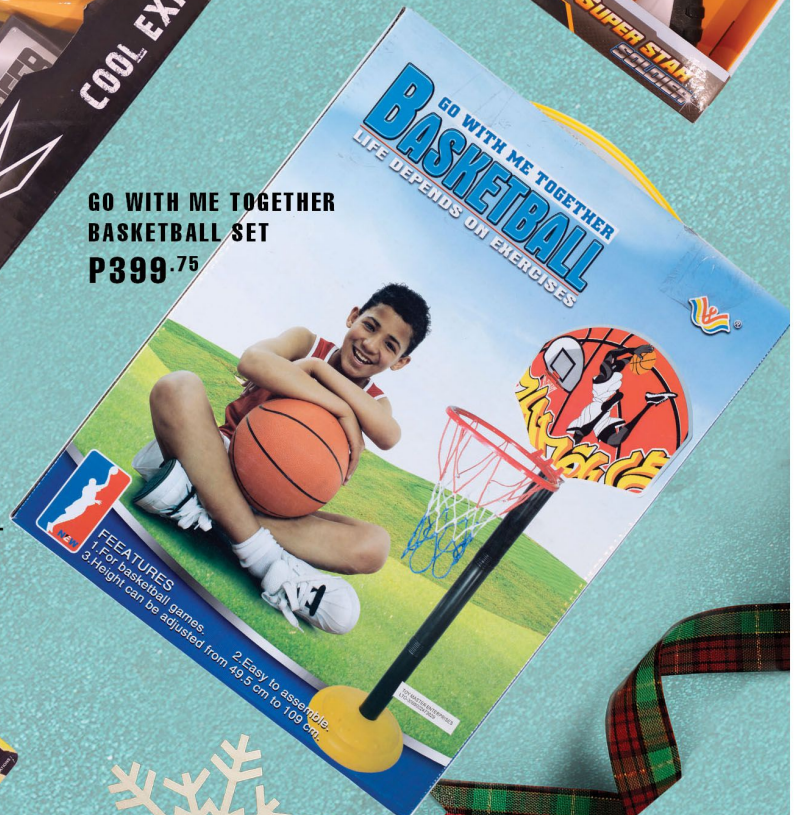

GO WITH ME TOGETHER
BASKETBALL SET
P399.75