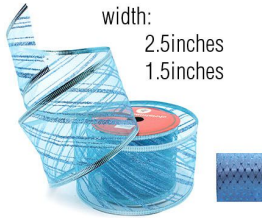

CHRISTMAS SHOP GARLAND

2.7meters P219.00