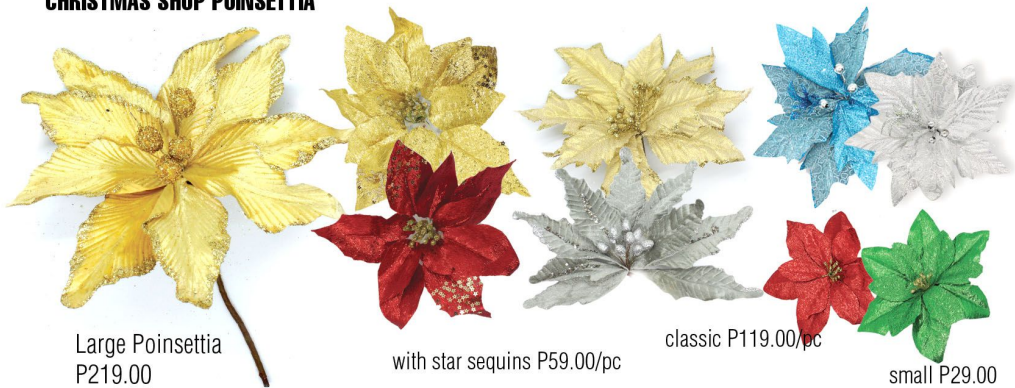

CHRISTMAS SHOP RIBBONS 3 YARDS

- width: 2.5inches P79.00
- 1.5inches P59.00

CHRISTMAS SHOP GARLAND

2.7meters P219.00

CHRISTMAS SHOP POINSETTIA

with two patterns P79.00

Large Poinsettia P219.00

with star sequins P59.00/pc